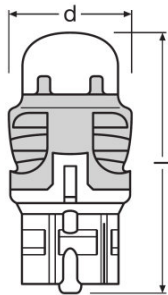

#### Dimensions & weight

---

Length	47.5 mm
Diameter	20.0 mm
Product weight	11.30 g