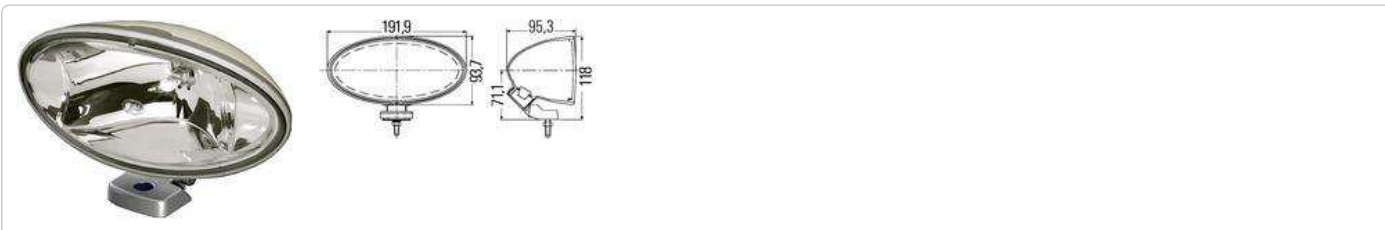

Spotlight

Article number: 1FB 007 892-011

Images

Description

Technical Information

For upright or pendant mounting.
H3 driving lamp, 12V, with protective cover and bulb, white with ivory body, silver grey lens-retaining rim,

General

usage number: **015434; Comet FF 300; E1 649**
EAN: **4082300076202**

Criteria

Mounting Type: **mounting**

Bulb Type: **H3**

Rated Voltage [V]: **12**

Width [mm]: **191.9**

Height [mm]: **93.7**

Depth [mm]: **95.3**

Number of light functions: **1**

Manufacturer Restriction: **Ref. 17,5**

Overall Height [mm]: **118**

Fitting Position: **Left; Right**

with bulb

Shape: **Oval**

Diffusing Lens Type: **Clear diffusing lens**

Light Design: **Halogen; FF**

Fastening Type: **Suspended; Vertical**

Housing Colour: **Ivory White**

Light Function: **with high beam**

Lens Colour: **Transparent**

Inspection Tag: **E1 649**

Parts list and Accessories